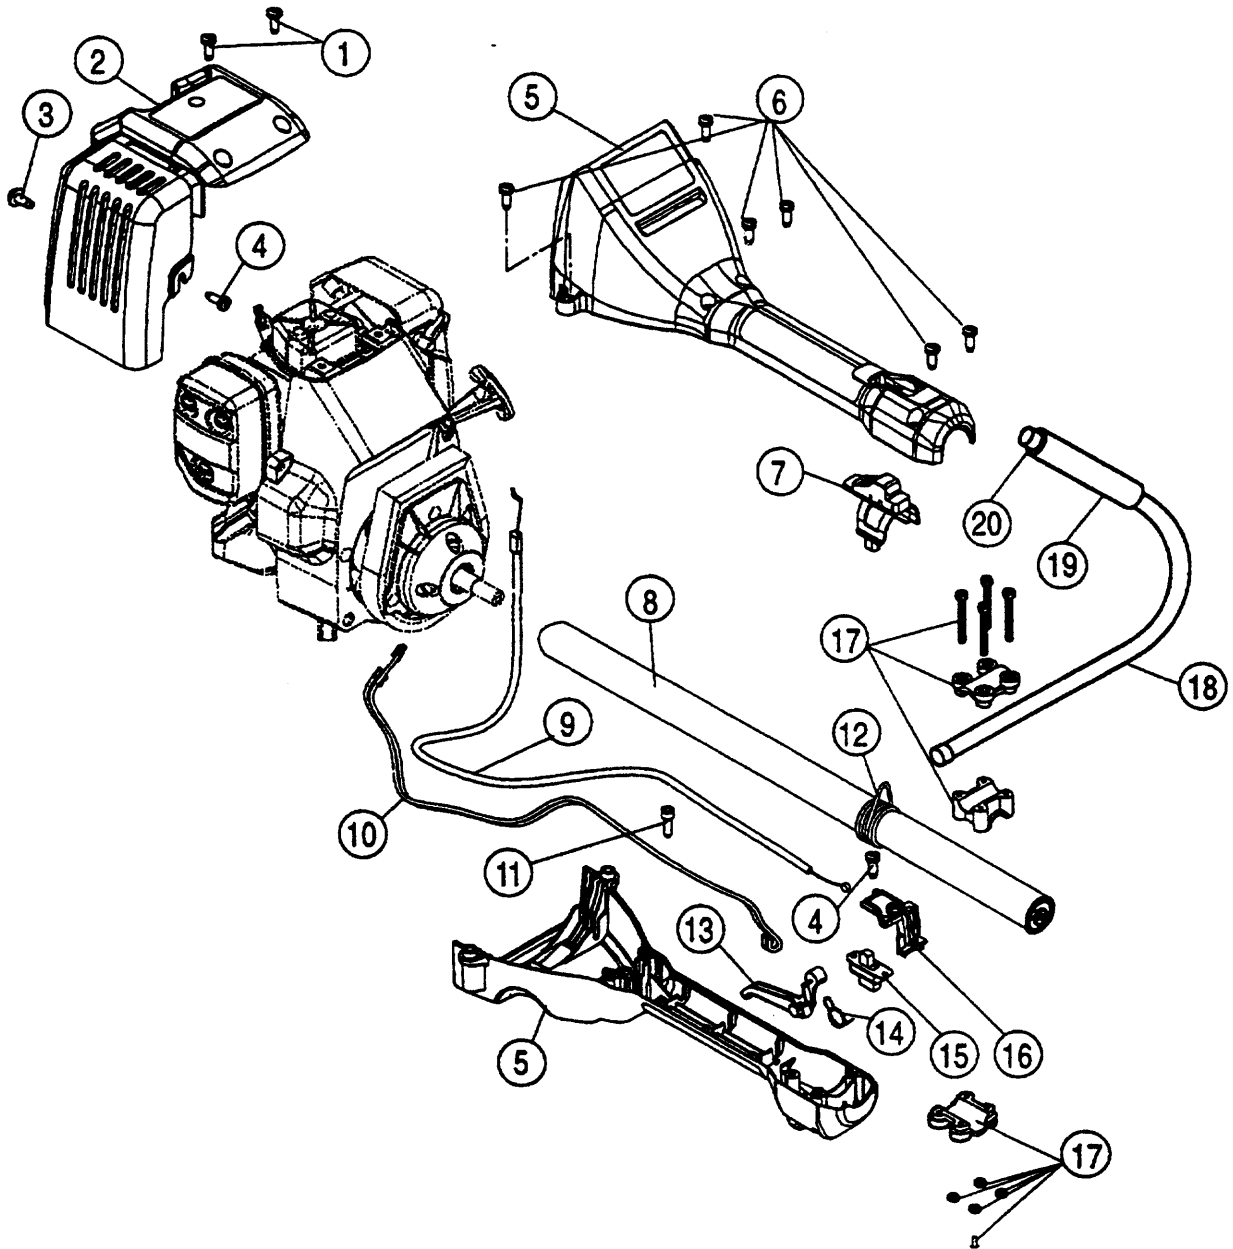

HANDLE & UPPER BOOM ASSEMBLY - RYOBI 920r, 960r, 970r, 990r

(Serial no. 411088141 and greater)

Item	Part No.	Description
1	181020	Screw, M5 X 15.8mm
2	181088	Cover, Engine
3	181089	Screw, M5 X 15.78mm SEMS
4	181104	Screw, Engine Cover
5	181090	Handle, Assembly
3	181070	Screw, M5 X 32mm
7	181091	Slide, Switch
3	181092	Housing, Upper Drive (920r, 970r, and 990r only)
3	181105	Housing, Upper Drive (960r only)
9	181093	Cable, Throttle
10	181094	Lead, Wire 18" (2 required)

Item	Part No.	Description
11	181095	Screw, Anti-Rotation
12	610327	Clip, Shoulder Strap
13	181096	Trigger
14	610314	Spring
15	181097	Switch
16	181098	Retainer, Switch & Trigger
17	683295	Handle Bracket Assembly
18	181099	J-Handle Assembly (items 19 & 20)
19	612831	Grip
20	612021	Tube Closure
*	181103	Decal Kit

* not shown