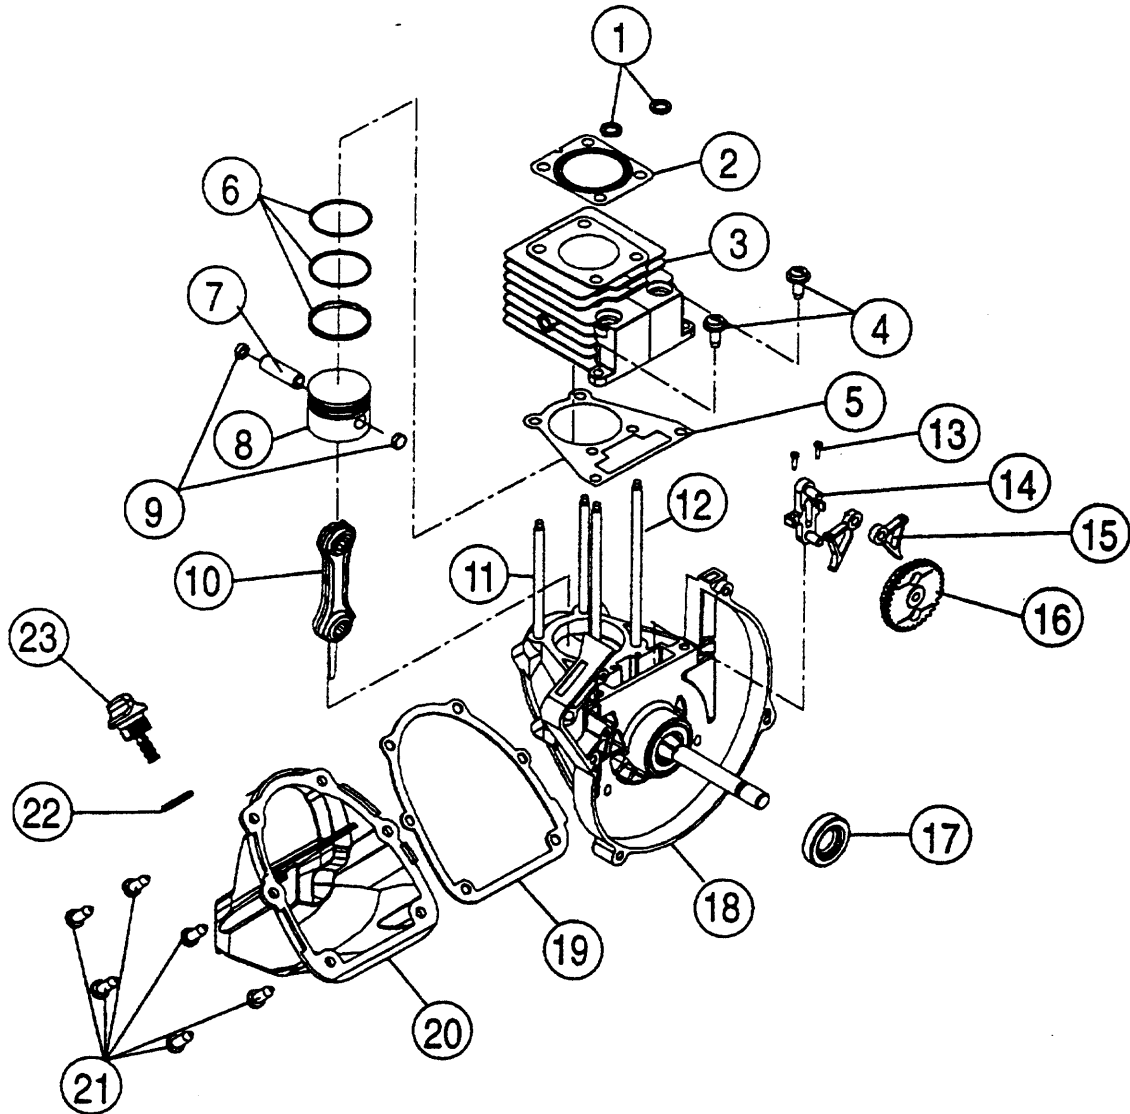

CYLINDER & CRANKCASE ASSEMBLY - RYOBI 920r, 960r, 970r, 990r

(Serial no. 411088141 and greater)

Item	Part No.	Description	Item	Part No.	Description
1	181000	O-Ring, Push Rod Tube	15	181014	Follower, Cam
2	181001	Gasket, Cylinder Head	16	181015	Cam Gear
3	181002	Cylinder	17	181016	Seal
4	181003	Screw, M5 X 18.7mm	18	181017	Crankcase W/Power Shaft (includes items 11, 12 & 17)
5	181004	Gasket, Cylinder	19	181018	Gasket, Oil Pan
6	181005	Piston Ring Set	20	181019	Pan, Oil
7	181006	Pin, Wrist	21	181020	Screw, M5 X 15.8mm (6 required)
8	181007	Piston	22	181021	O-Ring
9	181008	Button, Wrist Pin	23	181022	Plug, Oil Fill (includes item 22)
10	181009	Rod, Connecting	*	181023	Piston and Rod Assembly (items 6-10)
11	181010	Cylinder Stud (83.5mm)	*	181024	Engine Gasket Kit
12	181011	Cylinder Stud (115.5mm)			
13	181012	Screw, Cam Bracket			
14	181013	Bracket, Cam	*		not shown