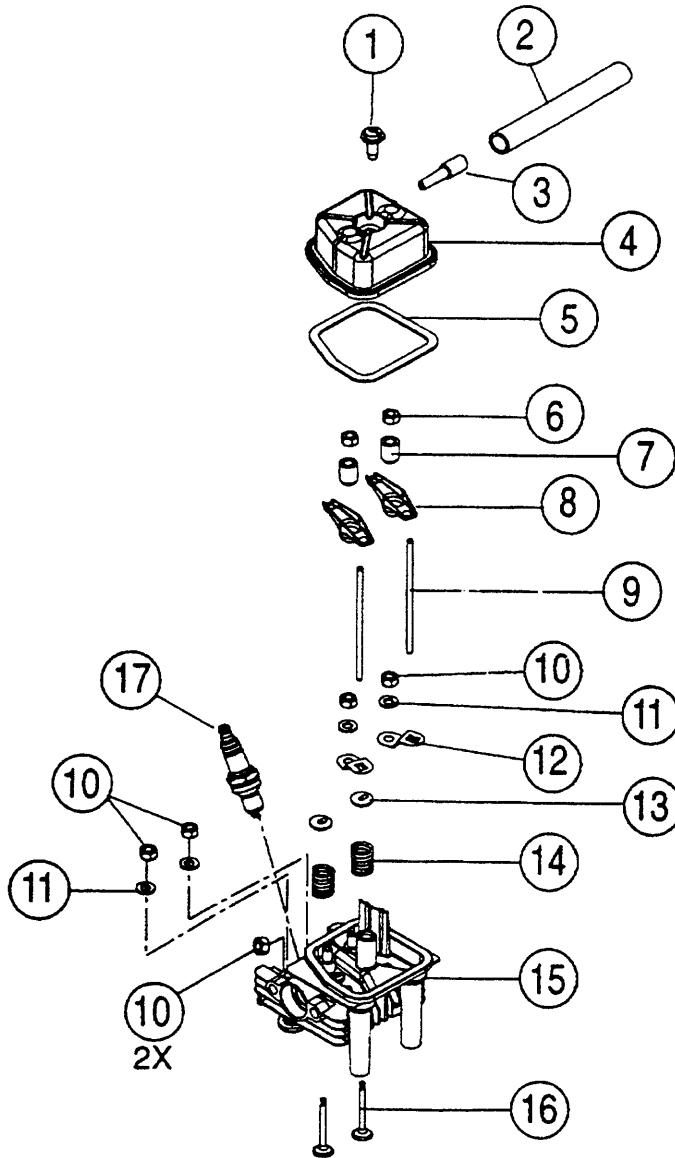

CYLINDER HEAD ASSEMBLY - RYOBI 920r, 960r, 970r, 990r

(Serial no. 411088141 and greater)

Item	Part No.	Description
1	181025	Screw, Valve Cover
2	181026	Hose, Breather
3	181027	Breather Assembly
4	181028	Cover, Valve
5	181029	Gasket, Valve Cover
6	181030	Nut, Rocker Adjusting
7	181031	Pivot, Rocker Arm
8	181032	Arm, Rocker
9	181033	Rod, Push
10	181034	Nut, Hex 5M
11	181035	Washer
12	181036	Guide, Push Rod
13	181037	Retainer, Valve Spring
14	181038	Spring, Valve
15	181039	Head, Cylinder
16	181040	Valve
17	180852	Spark Plug
*	181041	Cylinder Head Assembly (items 13-16)
*	181042	Short Block Assembly (all items from pages 2 & 3)
*		not shown